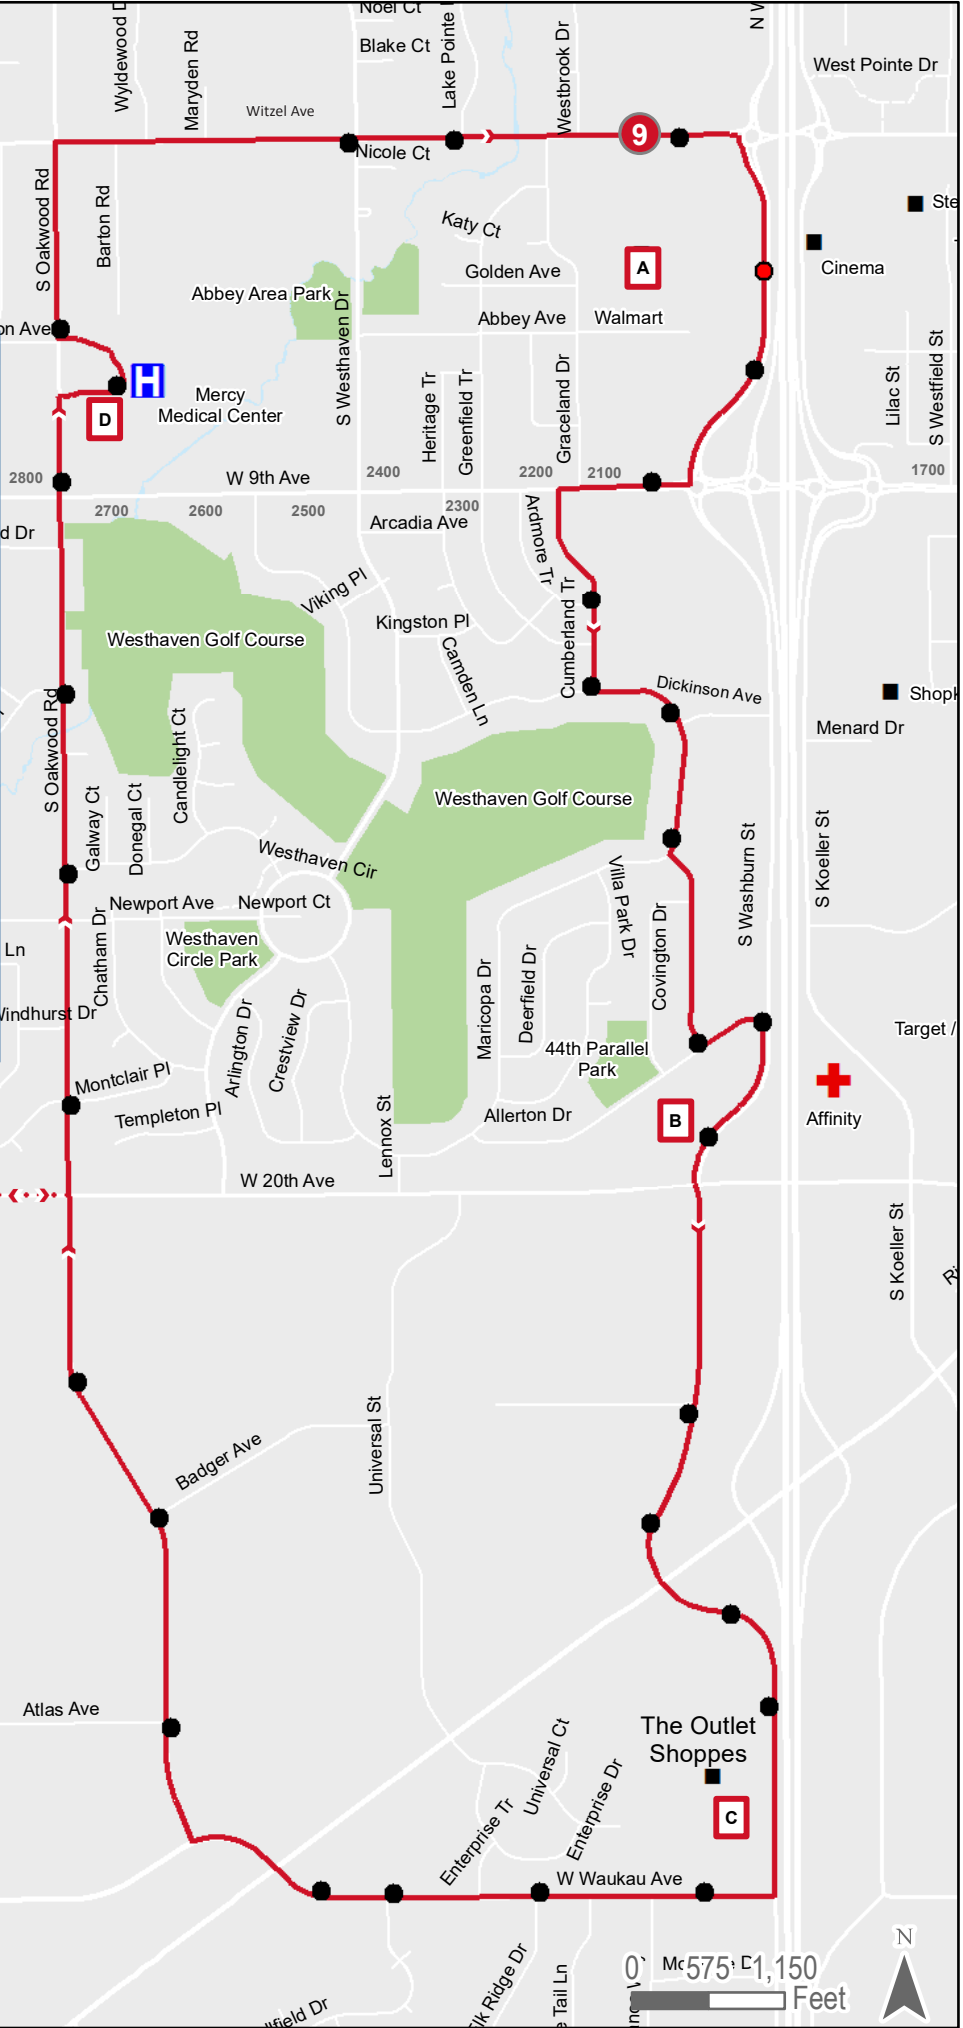

9 OAKWOOD

A	Leaving Walmart	:15	:45
B	Washburn & 20th	:21	:51
C	The Outlet Shoppes	:26	:56
D	Mercy Medical Center	:34	:04

Where to board the bus?
 The black dots along the route are the locations of bus stop signs. It is important to wait for the bus at a sign location to ensure safe and effective service.

When will the bus arrive at my stop?
 The lettered timepoints on both the table and route indicate when the bus will reach key stops along the route. If your stop is between timepoints, you can estimate what time to catch the bus by locating the timepoints before and after your stop.

FULL TIMETABLE (MONDAY - SATURDAY)

9

OAKWOOD

- The full timetable shows approximate departure times from selected bus stops. If your bus stop is between timepoints, you can estimate what time to catch the bus by locating the timepoints before and after your stop.
- Each column shows the schedule options at the timepoint above. Read the schedule times across to the right to see when the bus will arrive at other timepoints.
- It is important to wait for the bus at a sign location to ensure safe and effective service. Sign locations are shown with black dots along the route on map side.
- It's a good idea to arrive at your bus stop at least five minutes early. Times shown are approximate and can be affected by traffic and road conditions.
- For a system-wide map and further user guidance, please obtain a GO Transit Route Map & User Guide. These maps are found on the bus and at other locations throughout the city. To request a copy, feel free to contact GO Transit.

Route 9

Map & Full Timetable

TRANSIT

920.232.5340

www.rideGOtransit.com

Effective: July 1, 2021