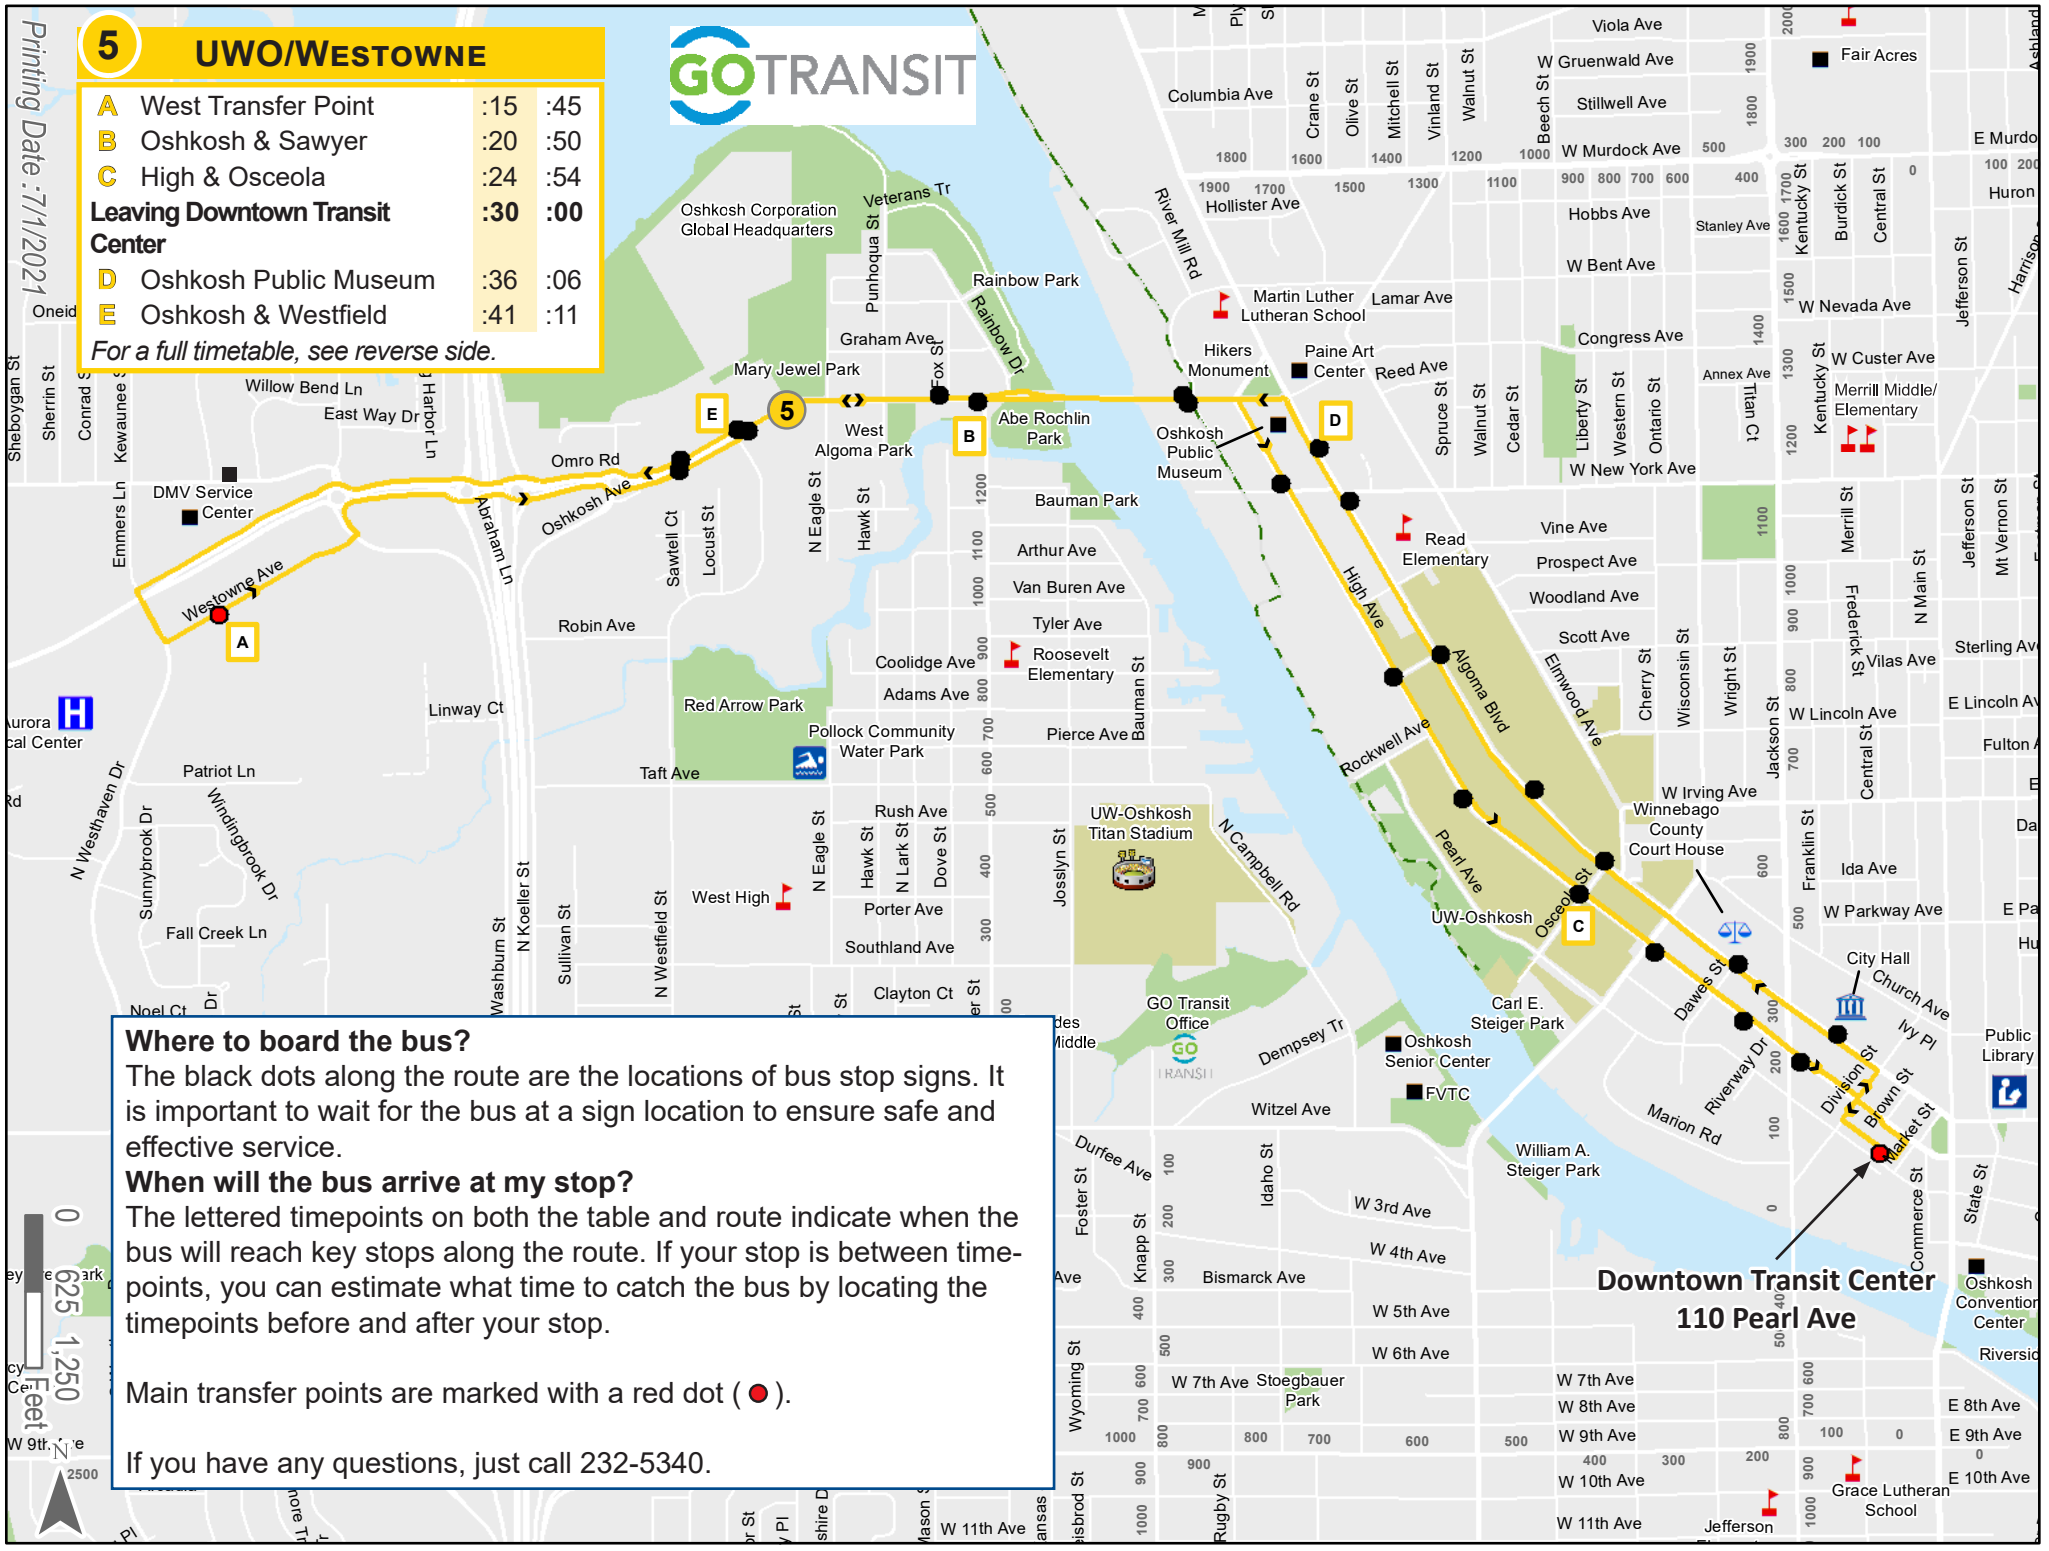

5	UWO/WESTOWNE
A	West Transfer Point :15 :45
B	Oshkosh & Sawyer :20 :50
C	High & Osceola :24 :54
Leaving Downtown Transit Center :30 :00	
D	Oshkosh Public Museum :36 :06
E	Oshkosh & Westfield :41 :11
<i>For a full timetable, see reverse side.</i>	

Where to board the bus?
 The black dots along the route are the locations of bus stop signs. It is important to wait for the bus at a sign location to ensure safe and effective service.

When will the bus arrive at my stop?
 The lettered timepoints on both the table and route indicate when the bus will reach key stops along the route. If your stop is between timepoints, you can estimate what time to catch the bus by locating the timepoints before and after your stop.

- The full timetable shows approximate departure times from selected bus stops. If your bus stop is between timepoints, you can estimate what time to catch the bus by locating the timepoints before and after your stop.
- Each column shows the schedule options at the timepoint above. Read the schedule times across to the right to see when the bus will arrive at other timepoints.
- It is important to wait for the bus at a sign location to ensure safe and effective service. Sign locations are shown with black dots along the route on map side.
- It's a good idea to arrive at your bus stop at least five minutes early. Times shown are approximate and can be affected by traffic and road conditions.
- For a system-wide map and further user guidance, please obtain a GO Transit Route Map & User Guide. These maps are found on the bus and at other locations throughout the city. To request a copy, feel free to contact GO Transit.