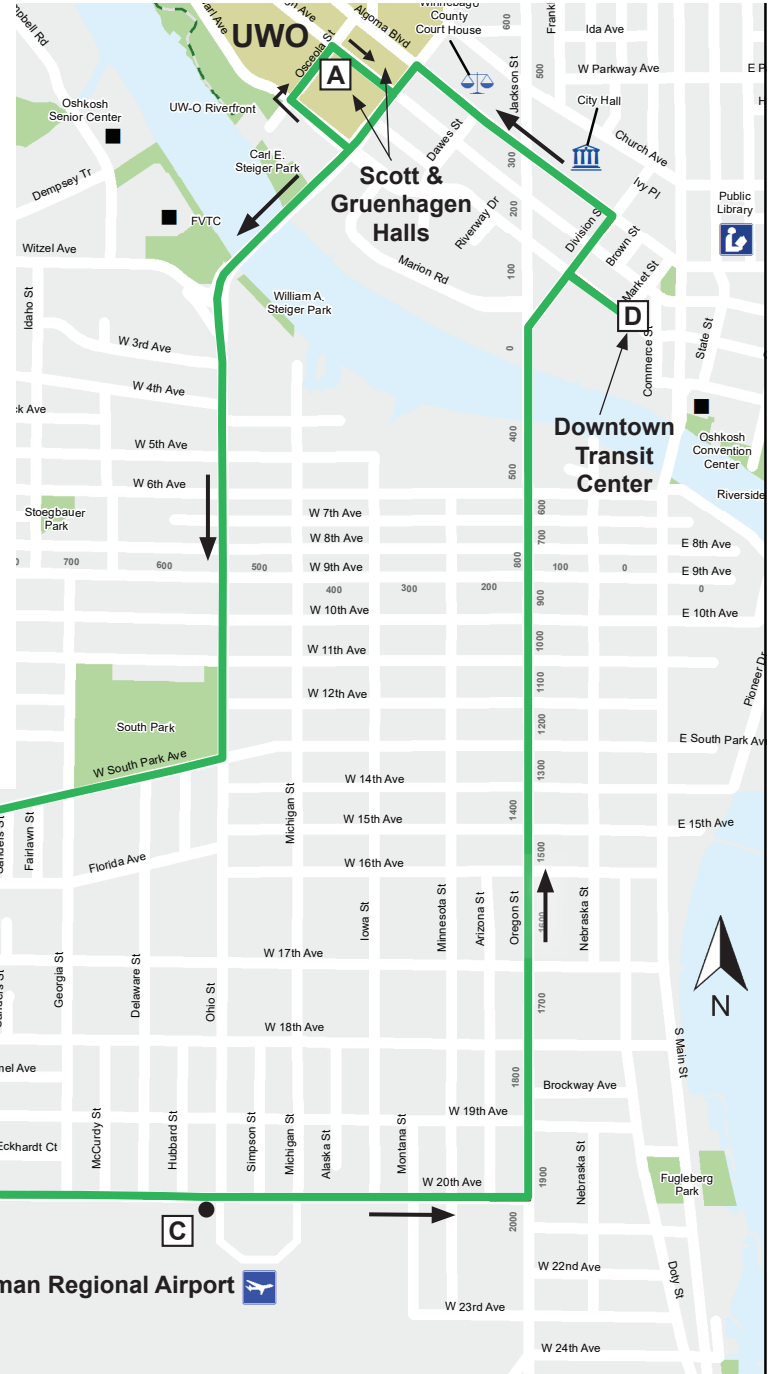

2024 EAA Bus Route

Service Hours	First bus from Gruenhagen Hall	Last bus from EAA Main Gate
July 21 (Sunday)	7:00 AM	7:00 PM
July 22 (Monday)	6:30 AM	11:00 PM
July 23 (Tuesday)	6:30 AM	11:00 PM
July 24 (Wednesday)	6:30 AM	11:00 PM
July 25 (Thursday)	6:30 AM	11:00 PM
July 26 (Friday)	6:30 AM	11:00 PM
July 27 (Saturday)	6:30 AM	11:00 PM
July 28 (Sunday)	6:30 AM	5:30 PM

Route Schedule

Stop Location	Approx. Service Times ¹ (minutes after the hour)
A Scott/Gruenhagen Halls	:30 & :00
B EAA - Main Gate	:00 & :30
C Airport	:10 & :40
D Downtown Transit Center	:20 & :50

¹More frequent service is provided during AM & PM peak travel times.

Please Note

The EAA loading area has been relocated to the southeast corner of Osceola St. and High Ave. (A)

Fares

Round Trip Cash Fare* (exact cash fare required)	\$5.00
EAA Bus Pass	\$30.00

*Round trip cash fare is only charged when boarding bus stop locations north of 20th Ave.

- Children under 6 years of age ride free.
- EAA Passes are sold in the Gruenhagen Conference Center and on buses.

Other Service Notes

- Inclement weather and traffic may cause delays in service.
- When traffic is reversed at 5 PM, the buses will be required to use the back entrance of the EAA grounds.