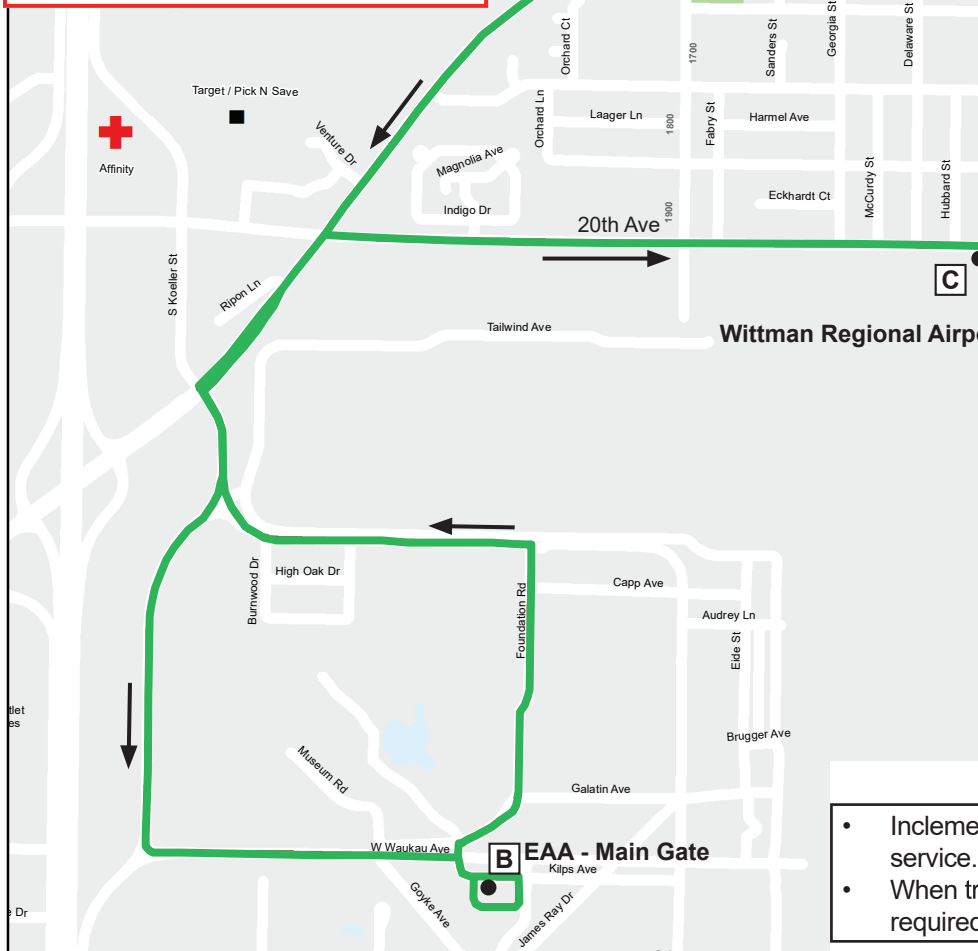

2024 EAA Bus Route

Service Hours	First bus from Gruenhagen Hall	Last bus from EAA Main Gate
July 21 (Sunday)	7:00 AM	7:00 PM
July 22 (Monday)	6:30 AM	11:00 PM
July 23 (Tuesday)	6:30 AM	11:00 PM
July 24 (Wednesday)	6:30 AM	11:00 PM
July 25 (Thursday)	6:30 AM	11:00 PM
July 26 (Friday)	6:30 AM	11:00 PM
July 27 (Saturday)	6:30 AM	11:00 PM
July 28 (Sunday)	6:30 AM	5:30 PM

Route Schedule

Stop Location	Approx. Service Times ¹ (minutes after the hour)
A Scott/Gruenhagen Halls	:30 & :00
B EAA - Main Gate	:00 & :30
C Airport	:10 & :40
D Downtown Transit Center	:20 & :50

¹More frequent service is provided during AM & PM peak travel times.

Please Note

The EAA loading area has been relocated to the southeast corner of Osceola St. and High Ave. (A)

Fares

Round Trip Cash Fare* (exact cash fare required)	\$5.00
EAA Bus Pass	\$30.00

*Round trip cash fare is only charged when boarding bus stop locations north of 20th Ave.

- Children under 6 years of age ride free.
- EAA Passes are sold in the Gruenhagen Conference Center and on buses.

Other Service Notes

- Inclement weather and traffic may cause delays in service.
- When traffic is reversed at 5 PM, the buses will be required to use the back entrance of the EAA grounds.